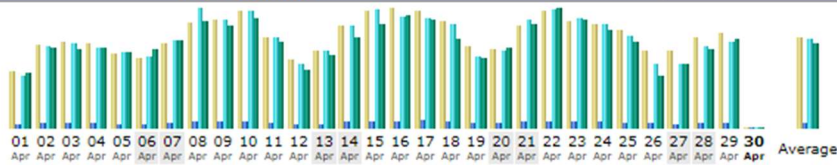

Monthly history

Month	Unique visitors	Number of visits	Pages	Hits	Bandwidth
Jan 2024	16,295	23,750	28,936	521,645	394.89 GB
Feb 2024	17,208	24,108	27,638	502,174	398.70 GB
Mar 2024	16,337	22,701	25,817	462,677	431.17 GB
Apr 2024	17,155	24,180	27,404	511,835	511.02 GB
May 2024	0	0	0	0	0
Jun 2024	0	0	0	0	0
Jul 2024	0	0	0	0	0
Aug 2024	0	0	0	0	0
Sep 2024	0	0	0	0	0
Oct 2024	0	0	0	0	0
Nov 2024	0	0	0	0	0
Dec 2024	0	0	0	0	0
Total	66,995	94,739	109,795	1,998,331	1.70 TB

Days of month

Day	Number of visits	Pages	Hits	Bandwidth
01 Apr 2024	510	568	10,286	11.20 GB
02 Apr 2024	746	850	15,879	16.23 GB
03 Apr 2024	767	871	16,382	15.89 GB
04 Apr 2024	753	838	15,587	16.29 GB
05 Apr 2024	662	754	14,578	15.08 GB
06 Apr 2024	627	709	13,880	15.98 GB
07 Apr 2024	754	858	17,011	17.66 GB
08 Apr 2024	950	1,126	23,245	21.78 GB
09 Apr 2024	977	1,094	21,096	20.50 GB
10 Apr 2024	1,048	1,210	22,891	22.30 GB
11 Apr 2024	821	924	17,459	17.47 GB
12 Apr 2024	617	694	12,630	11.60 GB
13 Apr 2024	698	762	15,092	14.64 GB
14 Apr 2024	915	1,046	19,883	18.49 GB
15 Apr 2024	1,042	1,169	23,192	21.03 GB
16 Apr 2024	1,073	1,206	21,622	22.76 GB
17 Apr 2024	1,051	1,297	21,421	21.89 GB
18 Apr 2024	962	1,073	19,975	17.96 GB
19 Apr 2024	734	797	13,944	14.21 GB
20 Apr 2024	709	793	15,019	16.17 GB
21 Apr 2024	912	1,038	21,102	21.22 GB
22 Apr 2024	1,041	1,166	22,995	24.22 GB
23 Apr 2024	965	1,095	21,274	21.88 GB
24 Apr 2024	932	1,034	19,999	19.65 GB
25 Apr 2024	882	1,028	17,962	17.44 GB
26 Apr 2024	685	787	12,152	10.72 GB
27 Apr 2024	681	764	12,566	12.67 GB
28 Apr 2024	808	898	15,917	16.06 GB
29 Apr 2024	854	950	16,660	17.89 GB
30 Apr 2024	4	5	136	153.23 MB
Average	806	913	17,061	17.03 GB
Total	24,180	27,404	511,835	511.02 GB